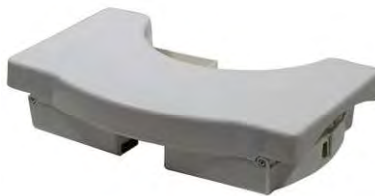

# Folding Toilet Squat Stool

The Aidapt Folding Toilet Squat Stool assists the user to adopt a natural, squat position when emptying the bowels. Folds for easy storage. The Squat Stool is very lightweight and portable, allowing it to be used for travel. It will fit neatly around the majority of toilet's. It is easily cleaned.

- \* Aids user in adopting a natural squat position when using the toilet
- \* Folds for easy storage when not in use
- \* Easy to clean
- \* Lightweight and portable
- \* Ideal for travel use
- \* Weight capacity 127kg

**Specifications**    **Product Code: VB540C**  
 Overall Height: 170  
 Overall Depth: 250  
 Overall Width: 410  
 Net Weight: 1.05kg  
 Weight Capacity: 127  
*Measurements in mm/kg*