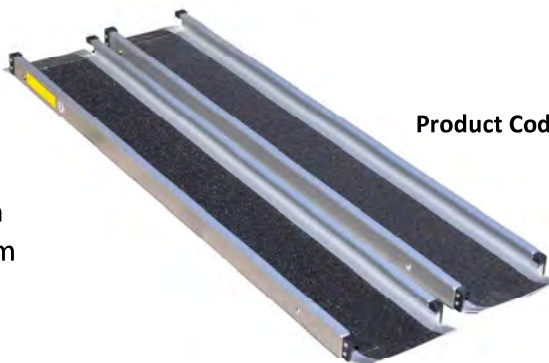

Folded Width: 370mm
Channel Width: 700mm
Weight Capacity: 272kg

Product Code: 910mm(3ft) VA142C
1520mm(5ft) VA142K

Ramp Roll Up

Product Code: (3ft) VA141

- * Easy access to houses and cars
- * Portable & Compact
- * Supplied with handy carry bag (200x200x900mm)

Specifications

Length: 760mm
Width: 200mm
Height: 900mm
Weight Capacity: 300kg

Telescopic Channel

- * Gritted surface for increased grip
- * Lightweight

Specifications

Length Collapsed: (VA147F) 744mm
(VA147S) 1201mm

Channel Width: 189mm
Weight Capacity: 180kg

Product Code: 1220mm(4ft) VA147F
2130mm(7ft) VA147S

Folding Suitcase

- * Non slip surface
- * Tri-fold for easy storage and transport

Product Code: 1220mm(4ft) VA143D
1830mm(6ft) VA143S